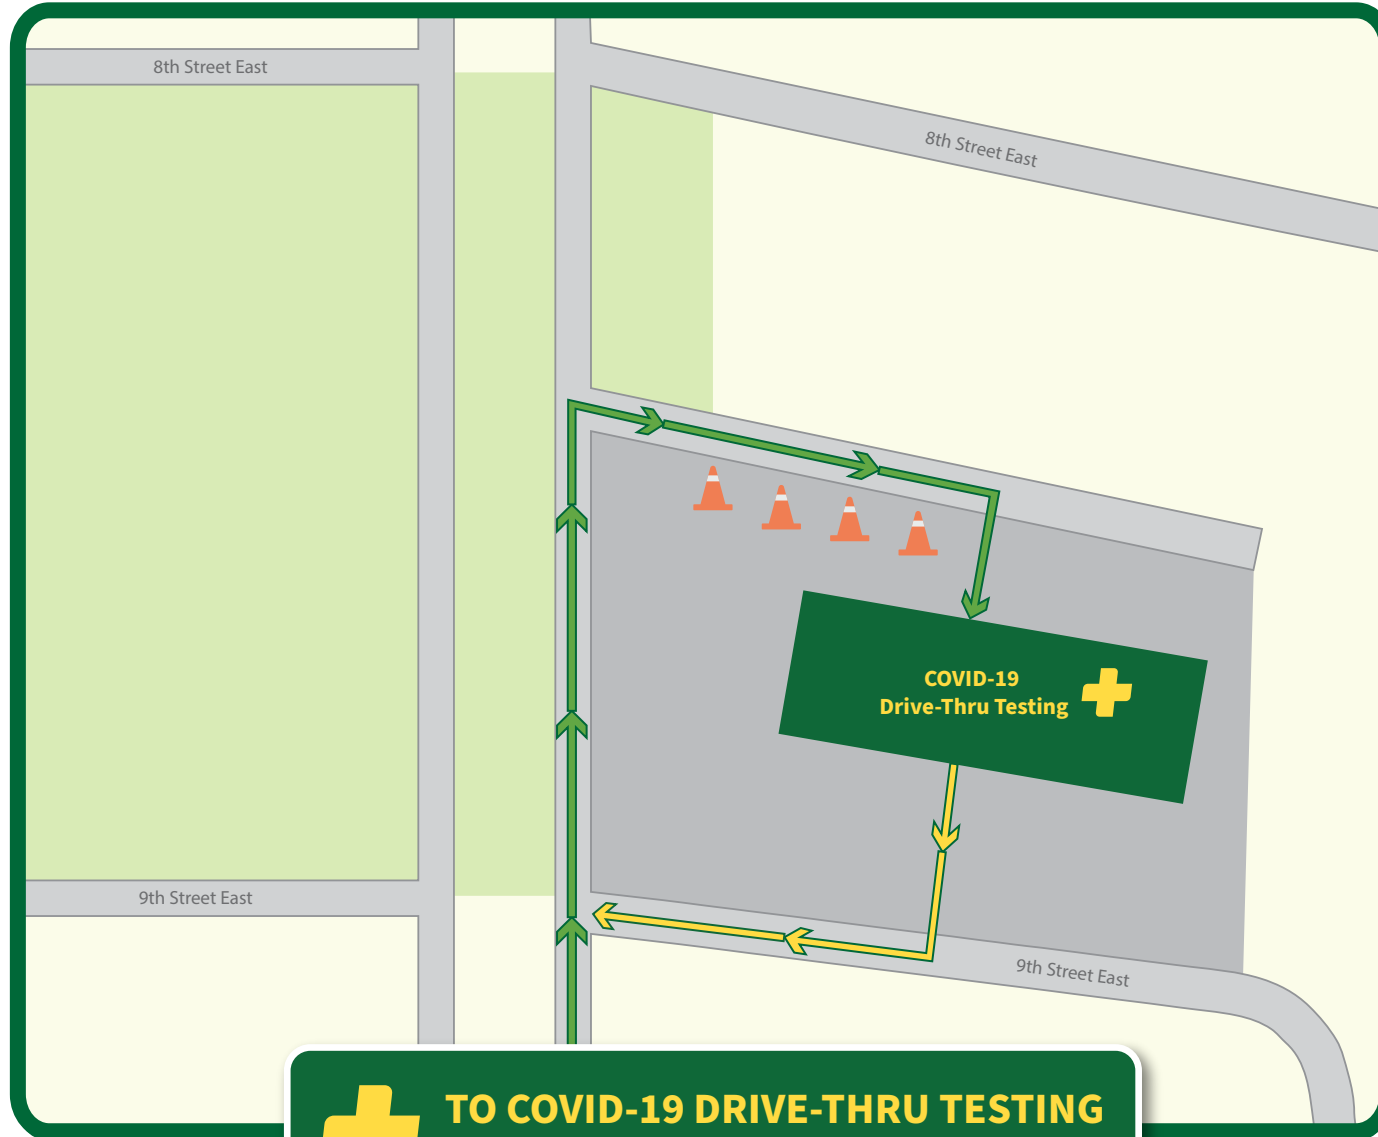

Prince Albert Drive-Thru Testing Site

The Cone Shop Car Wash, 890 6th Avenue East

+ **TO COVID-19 DRIVE-THRU TESTING**
• The Cone Shop Car Wash
890 6th Avenue East